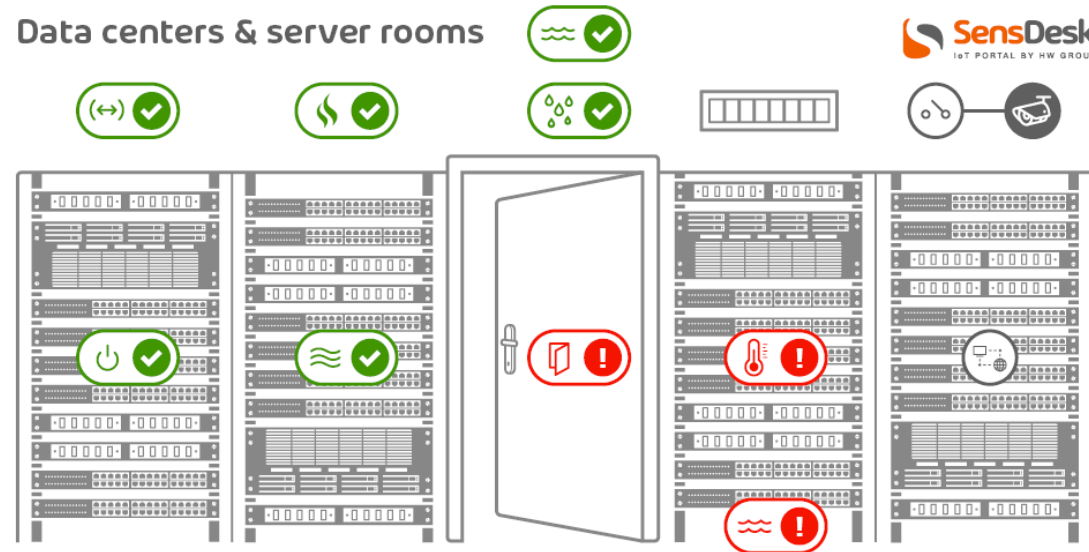

**HW**group®

**ANNYSYSTEM**

Data Centres & Server  
Rooms

# Soluciones

Data centers & server rooms

**SensDesk**  
1ST PORTAL BY HW GROUP

-  Airflow detector
-  Power detector / switch
-  Smoke detector
-  Water leak detector
-  Thermometer
-  Motion detector
-  Humidity detector
-  Door contact detector
-  Ping
-  Camera switch
-  Camera