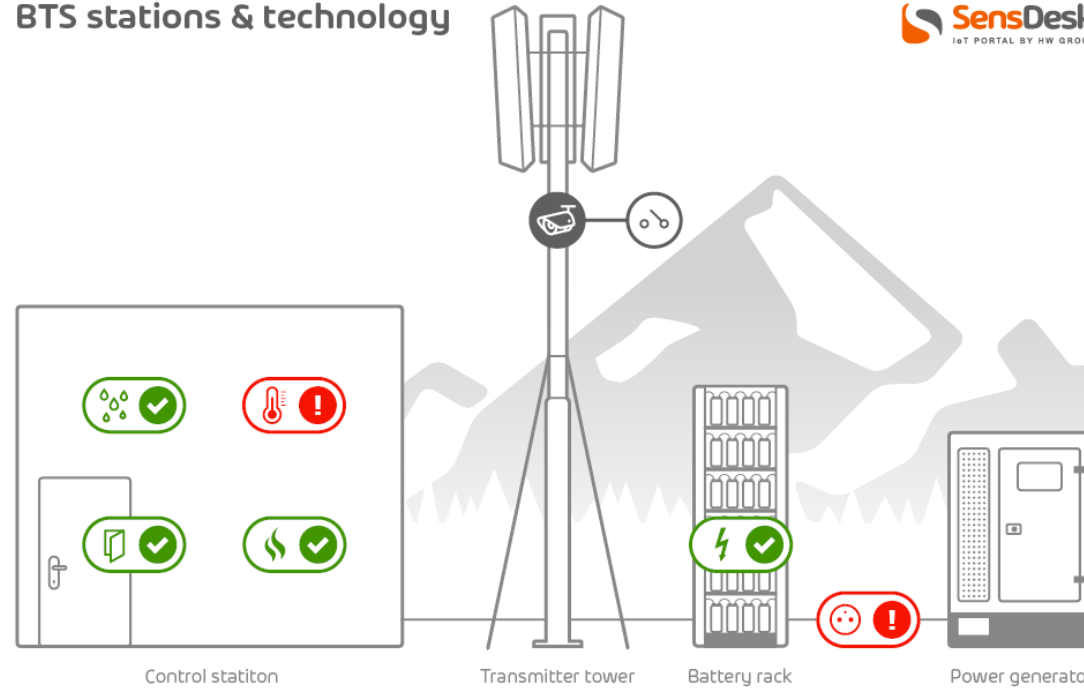

HW group[®]

ANNYSTEM

BTS Station &
Technology

Soluciones

BTS stations & technology

- Door contact detector
- Voltage detector
- Humidity detector
- Thermometer
- Power detector
- Smoke detector
- Camera switch
- Camera